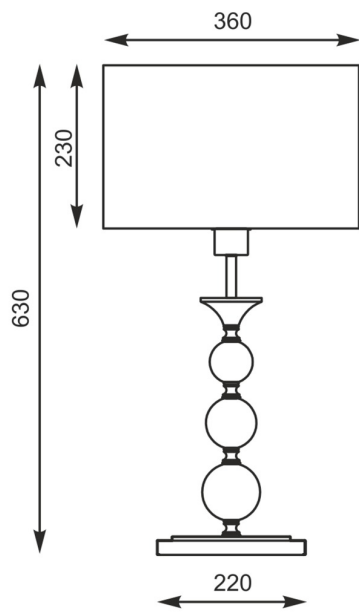

## Table lamp REA RLT93163-1B

---

Producent code: 003064-001119  
Lamp type: table lamp  
Series: Rea  
Materials: metal, glass, fabric  
Finish: chrome  
Model: REA  
Light source type: light bulb, led bulb  
Type of cap: E27  
Colour: black, silver  
Energy Class: Od A++ do E  
Max power [W]: 60  
Type of protection [IP]: 20  
Tension [V]: 230  
Height [cm]: 63  
Diameter [cm]: 36